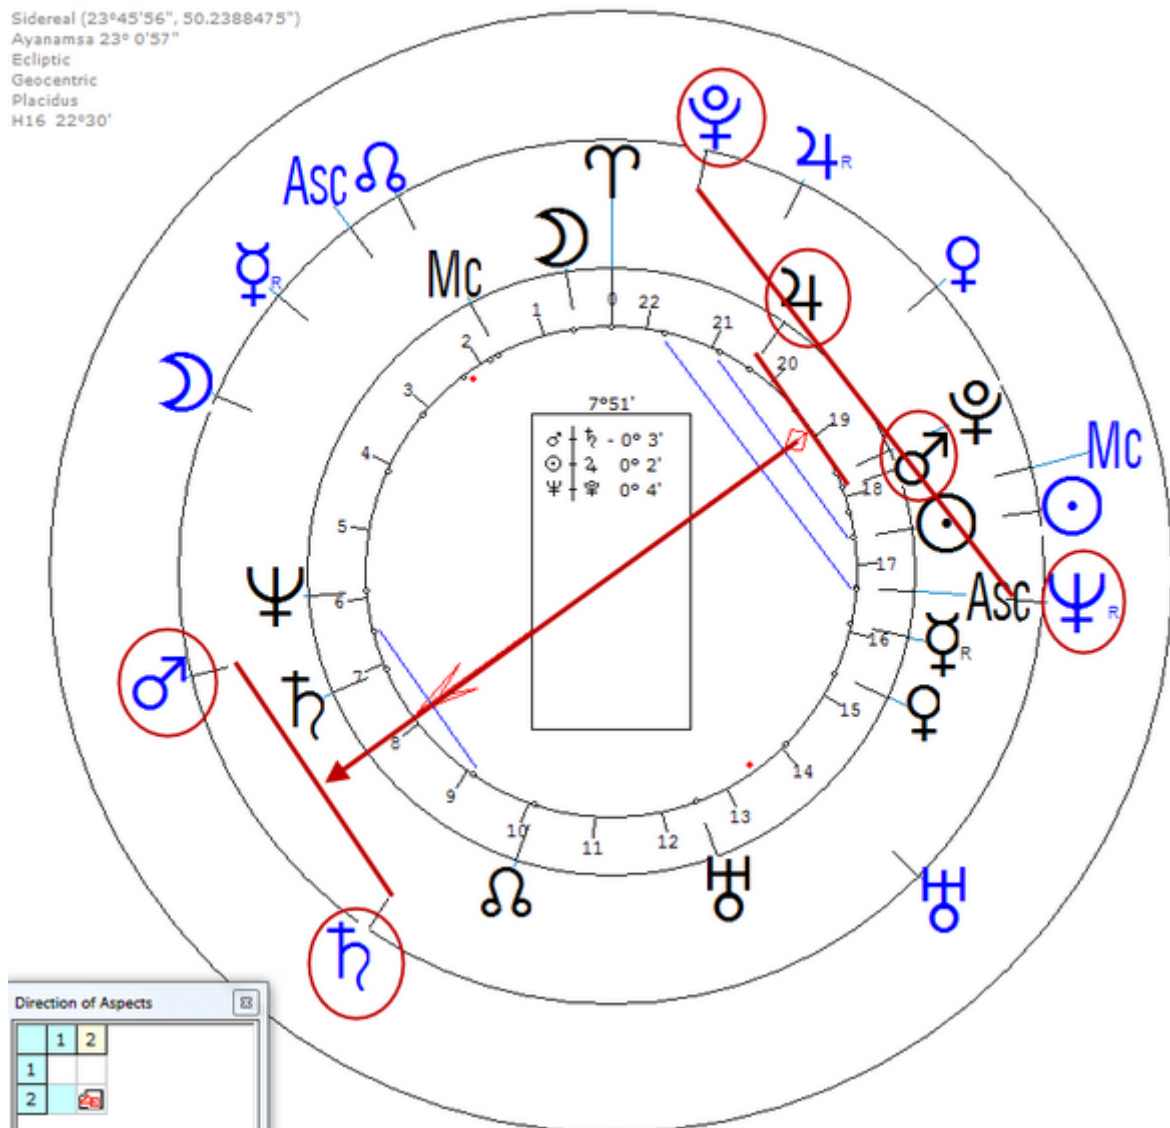

Duncan, Jim

3 August 1946 at 03:46 (= 03:46 AM)Lancaster, South Carolina, 34n43, 80w46

American football player.

<https://www.astro.com/astro-databank/Duncan,_Jim>

On October 21, 1972, Duncan walked into a police station in his hometown of Lancaster. Police officials said that he grabbed a pistol from one of the officers and shot himself in the head. An inquest later supported this account of Duncan's death, but the ruling angered his family members, who cited inconsistencies in some of the events surrounding Duncan's death.

<https://en.wikipedia.org/wiki/Jim_Duncan_(cornerback)>

Solar Return (Harmonic 16)

Solar $\♂/\♁$ = Solar $\Psi/\♀$ (Murder) = $\♂n/♃n$ (Gunshot)

Duncan, Jim
3 August 1946 Sat 3:46 (GMT-5) 34°43'13"N 80°46'16"W
Lancaster SC, Lancaster, USA

Sidereal (23°45'56", 50.2388475")
Ayanamsa 23° 0'57"
Ecliptic
Geocentric
Placidus
H16 22°30'